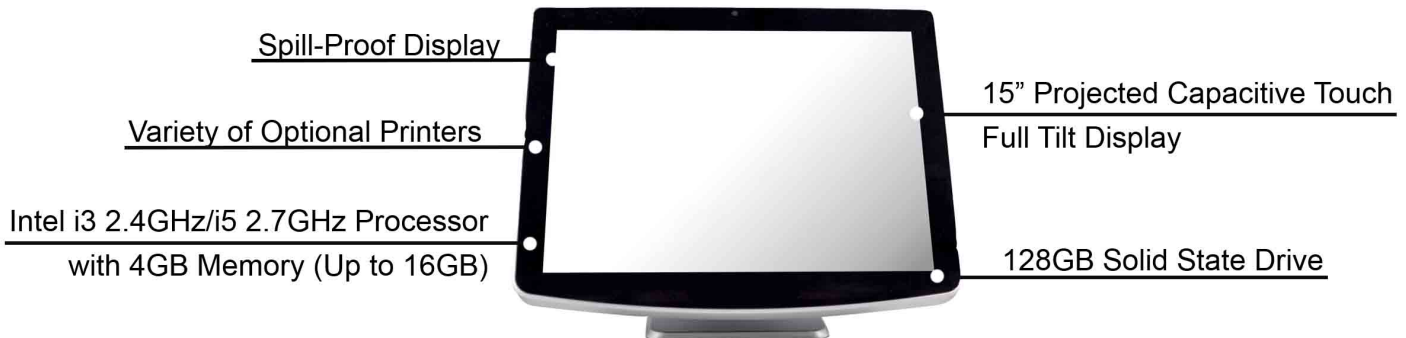

Optional Peripherals

Customer-Facing Display:	10.1" Non-Touch Display, 10" LCD Touch Display, 2x20 Display
Cash Drawer:	24V
Printer:	Epson Dot-Matrix Impact Printer, Epson Thermal 80mm Printer
Coin Dispenser:	High capacity, secured dispenser
EMV Solutions:	Supported