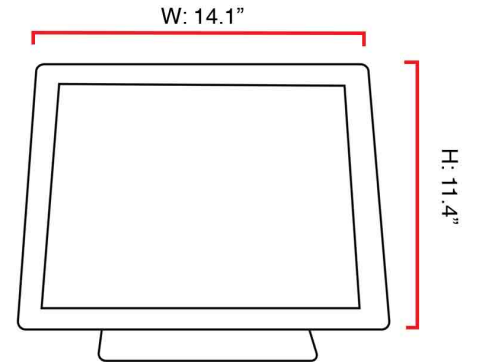

- It's all possible with the Cyprus.
- One of the smallest footprints possible in a distributed POS design.
- Helps sync your Concessions, Bar, and Restaurant.

Highly Flexible, Maximum Impact

TouchMate Inc.
7703 North Lamar Boulevard
Suite 100
Austin, TX 78752

Phone: (512) 949-3330
Fax: (866) 552-5426
www.TouchMateUSA.com

Cyprus Specifications

Display:	15", 1024x768, Spill Resistant
Touch Technology:	Projective Capacitive
Processor:	Intel Core i3/i5
Memory:	4GB RAM (up to 16GB)
USB Ports:	2x2.0, 3x3.0
Powered USB Ports:	1x12V, 1x24V
Storage:	128GB Solid State Disk
Operating System:	Windows 7 (Optional Windows 10)
Network/Ethernet:	Intel 10/100/1000 BaseT
WiFi:	802.11 a/g/n (internal antenna, optional)
Weight:	16lbs / 7kgs
Operating Temperature:	32°F to 104°F (0°C to 40° C)
Operating Humidity:	20% to 80% humidity
Power Supply:	120V-240V AC 150W