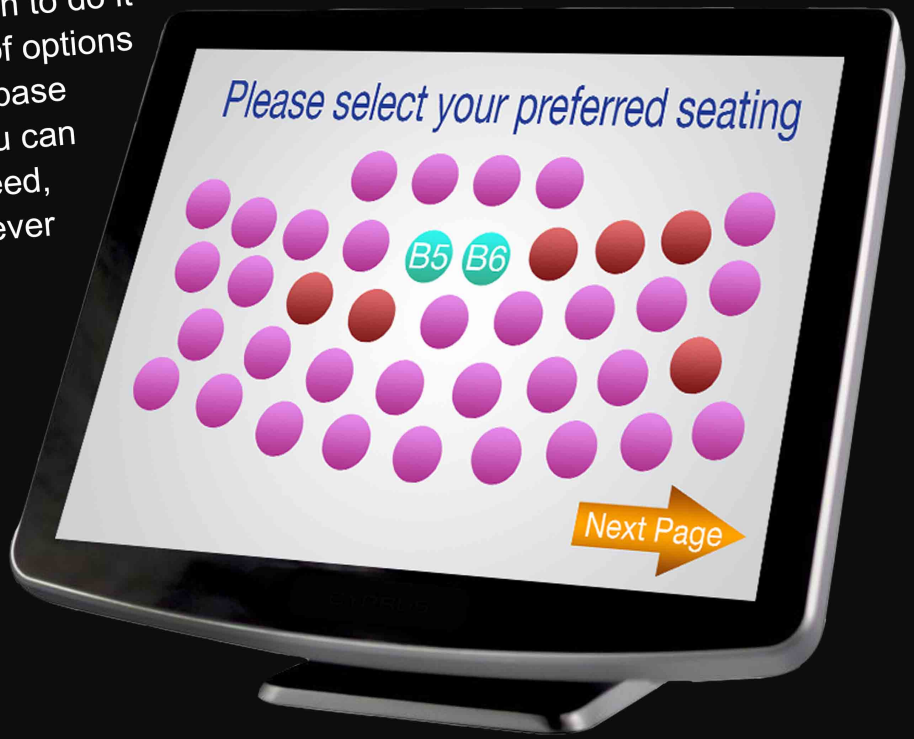

Cyprus

If configuration flexibility is what you are looking for in your next Point-of-Sale system, then look no further than the **Cyprus**! This highly tailorable system gives you the power to build a solution that has all of the peripherals to empower you and your team to do it all, and even to do it with style. The breadth of options complement the robust base configuration so that you can not only do what you need, you can do what you never thought was possible with Point-of-Sale.

- It's all possible with the Cyprus.
- One of the smallest footprints possible in a distributed POS design.
- Helps sync your Concessions, Bar, and Restaurant.

Highly Flexible, Maximum Impact

TouchMate Inc.
7703 North Lamar Boulevard
Suite 100
Austin, TX 78752

Phone: (512) 949-3330
Fax: (866) 552-5426
www.TouchMateUSA.com

Cyprus Specifications

Display:	15", 1024x768, Spill Resistant
Touch Technology:	Projective Capacitive
Processor:	Intel Core i3/i5
Memory:	4GB RAM (up to 16GB)
USB Ports:	2x2.0, 3x3.0
Powered USB Ports:	1x12V, 1x24V
Storage:	128GB Solid State Disk
Operating System:	Windows 7 (Optional Windows 10)
Network/Ethernet:	Intel 10/100/1000 BaseT
WiFi:	802.11 a/g/n (internal antenna, optional)
Weight:	16lbs / 7kgs
Operating Temperature:	32°F to 104°F (0°C to 40° C)
Operating Humidity:	20% to 80% humidity
Power Supply:	120V-240V AC 150W

Included Peripherals

Credit Card Reader:	Swipe Mag Stripe Reader
Barcode Reader:	Imaging 2D Barcode Scanner

Optional Peripherals

Customer-Facing Display:	10.1" Non-Touch Display, 10" LCD Touch Display, 2x20 Display
Cash Drawer:	24V
Printer:	Epson Dot-Matrix Impact Printer, Epson Thermal 80mm Printer
Coin Dispenser:	High capacity, secured dispenser
EMV Solutions:	Supported