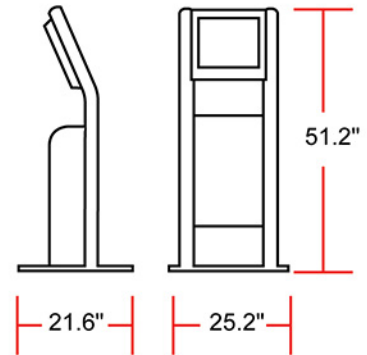

For permanent installations the iBeam can be bolted to the floor for added stability and security with the power and data cords directed through the base.

Front opening

Wide range of options

17" or 22" monitor options

Touchmate Inc.

Suite 100, 7703 North Lamar Boulevard,
Austin, TX, 78752
www.touchmateUSA.com

512 949 3330 Phone
866 552 5426 fax

iBeam specifications:

Display	17" or 22" Active Matrix TFT LCD w/LED Backlight, sealed flat glass surface
Touch Technology:	Projected Capacitive
Processor:	Intel Core i5-4570T 4th Generation VPRO 3.6 GHz
Memory:	4 GB DDR3 Memory (standard), optional up to 8 GB
Graphics:	Intel HD Graphics 4600 Processor
Ports:	6 USB 3.0
Video Ports:	2 DVI and 1 VGA standard
Storage:	128 GB SSD (standard), 500 GB HDD (optional)
Operating System:	Microsoft Windows Embedded 7 64-bit
Network/Ethernet:	Intel 1217LM Gigabit Network Connection (standard)
WiFi (wireless):	Intel Wireless-N 7260 802.11 M.2a/b/g/n (optional)
Weight:	up to 120 lbs (55 kg)
Operating Temperature:	32° to 95° F (0° to 35° C)
Operating Humidity:	20% to 80% (non-condensing)
Power Supply:	100-240 vac 50/60 Hz Energy Star Rated
Color Choice:	Powder Coating in any standard palette color
Graphics:	Application from Customer-supplied Artwork